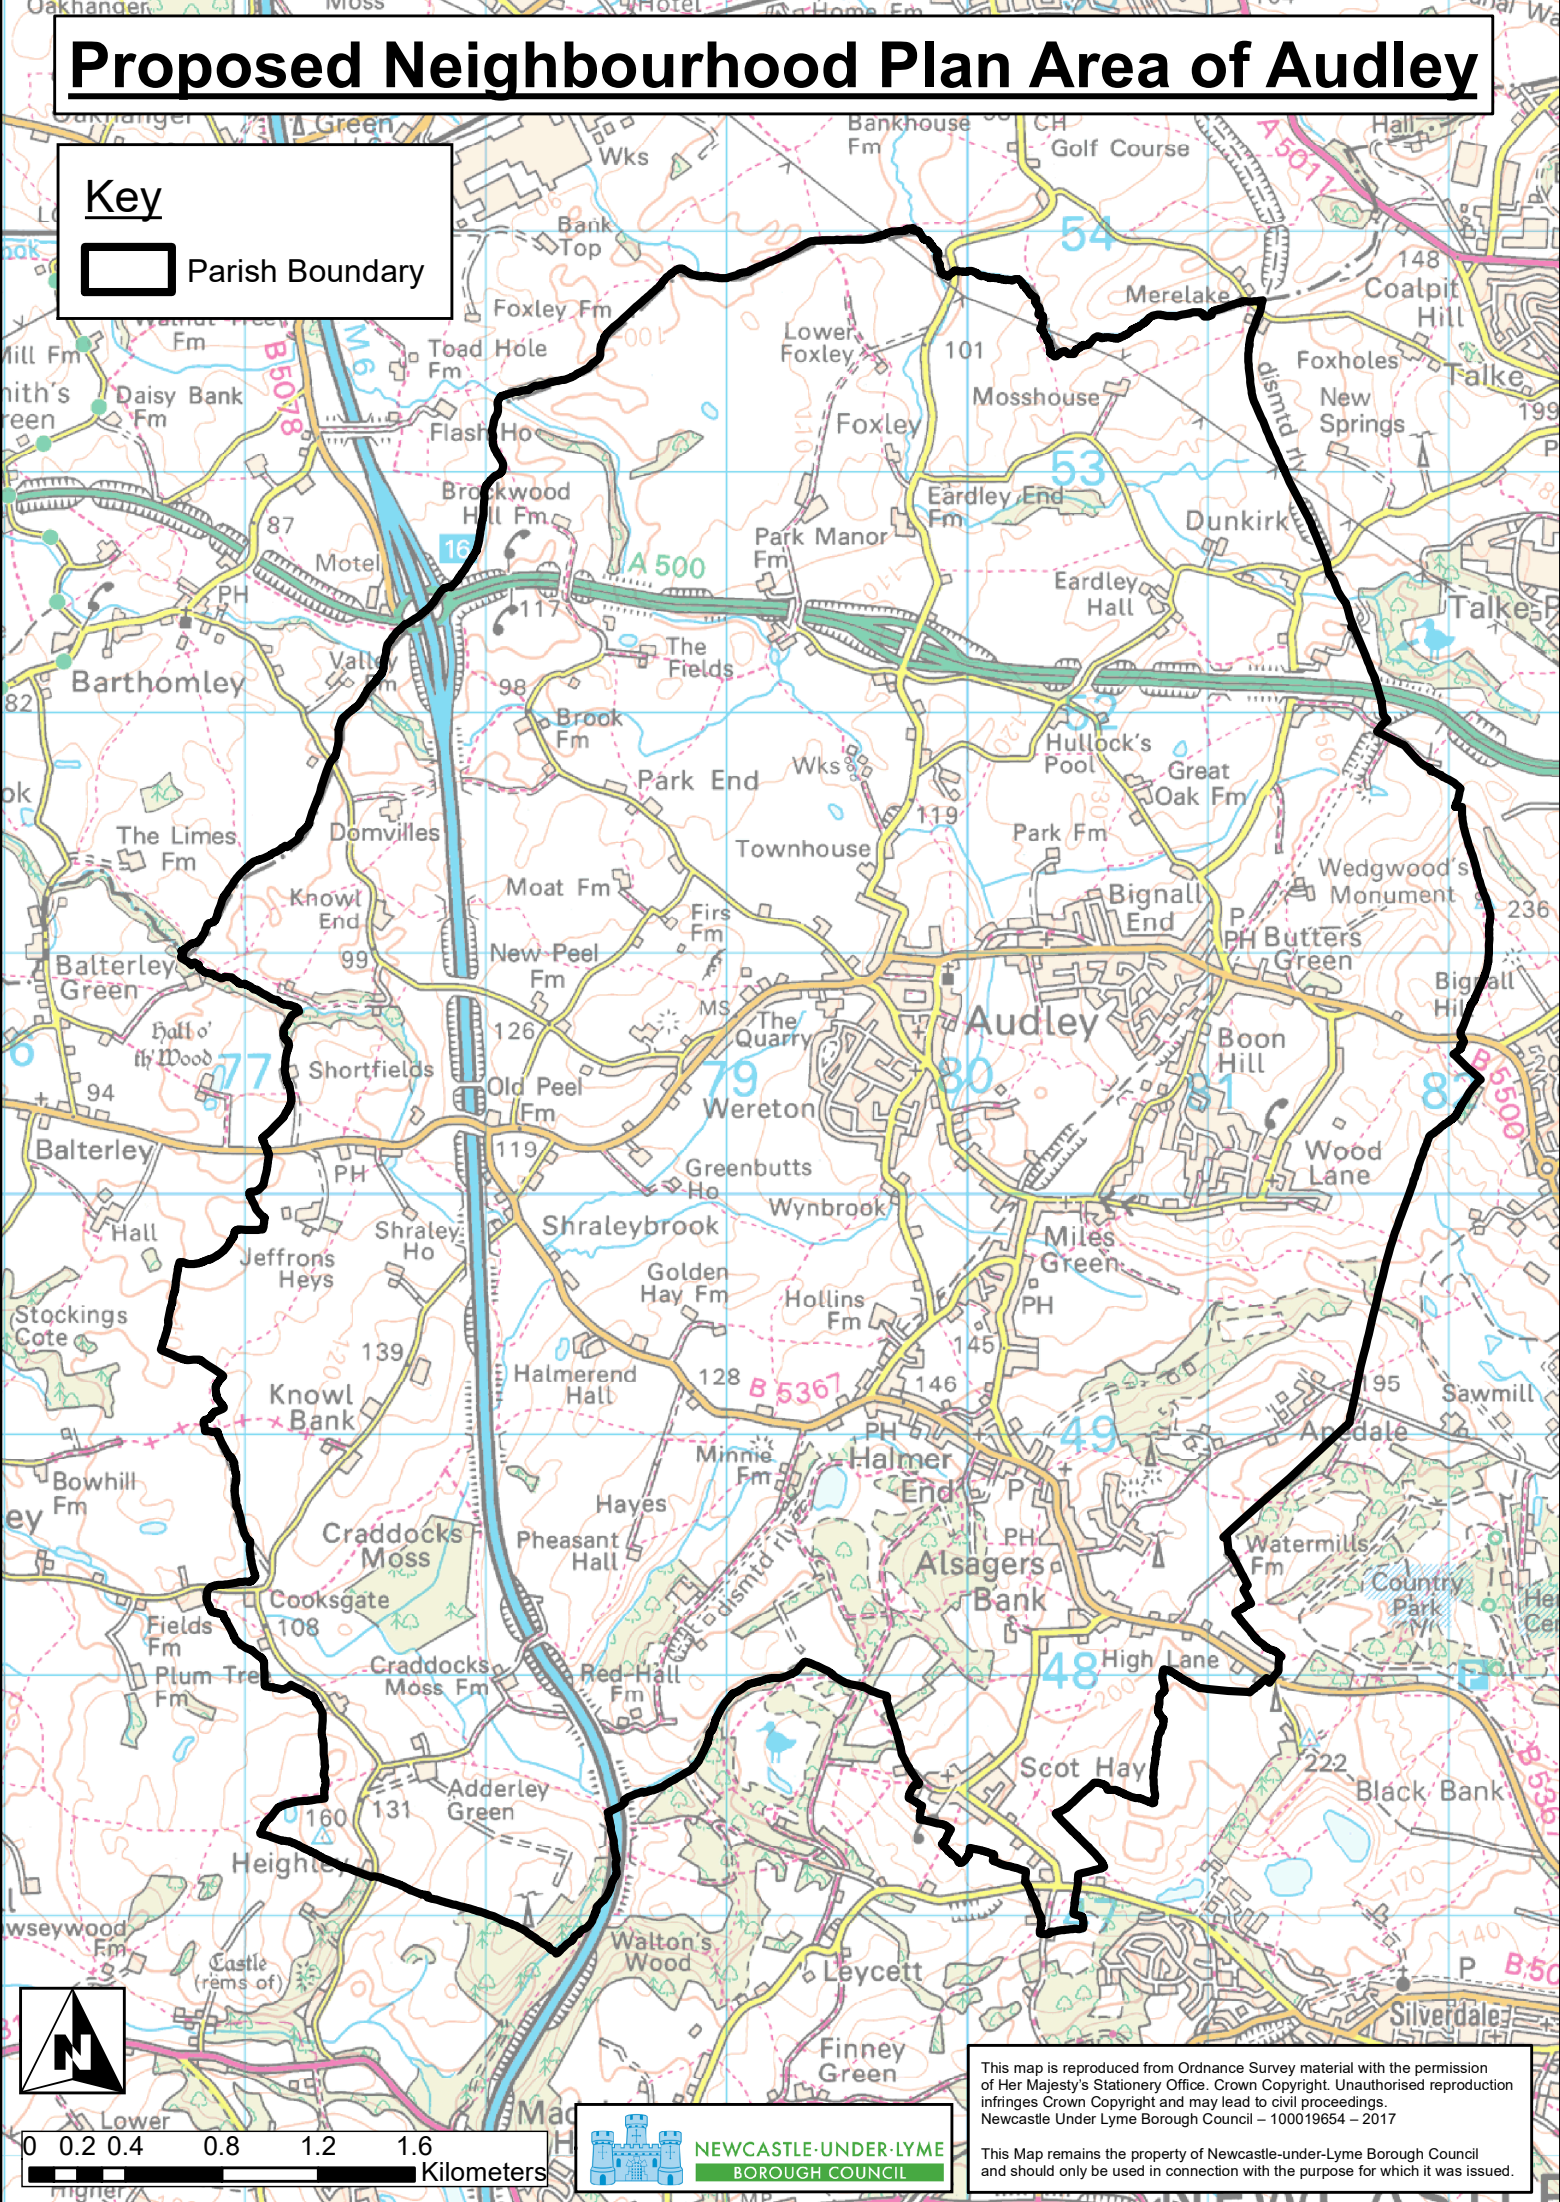

Proposed Neighbourhood Plan Area of Audley

Key

 Parish Boundary

0 0.2 0.4 0.8 1.2 1.6 Kilometers

This map is reproduced from Ordnance Survey material with the permission of Her Majesty's Stationery Office. Crown Copyright. Unauthorised reproduction infringes Crown Copyright and may lead to civil proceedings. Newcastle Under Lyme Borough Council - 100019654 - 2017

This Map remains the property of Newcastle-under-Lyme Borough Council and should only be used in connection with the purpose for which it was issued.