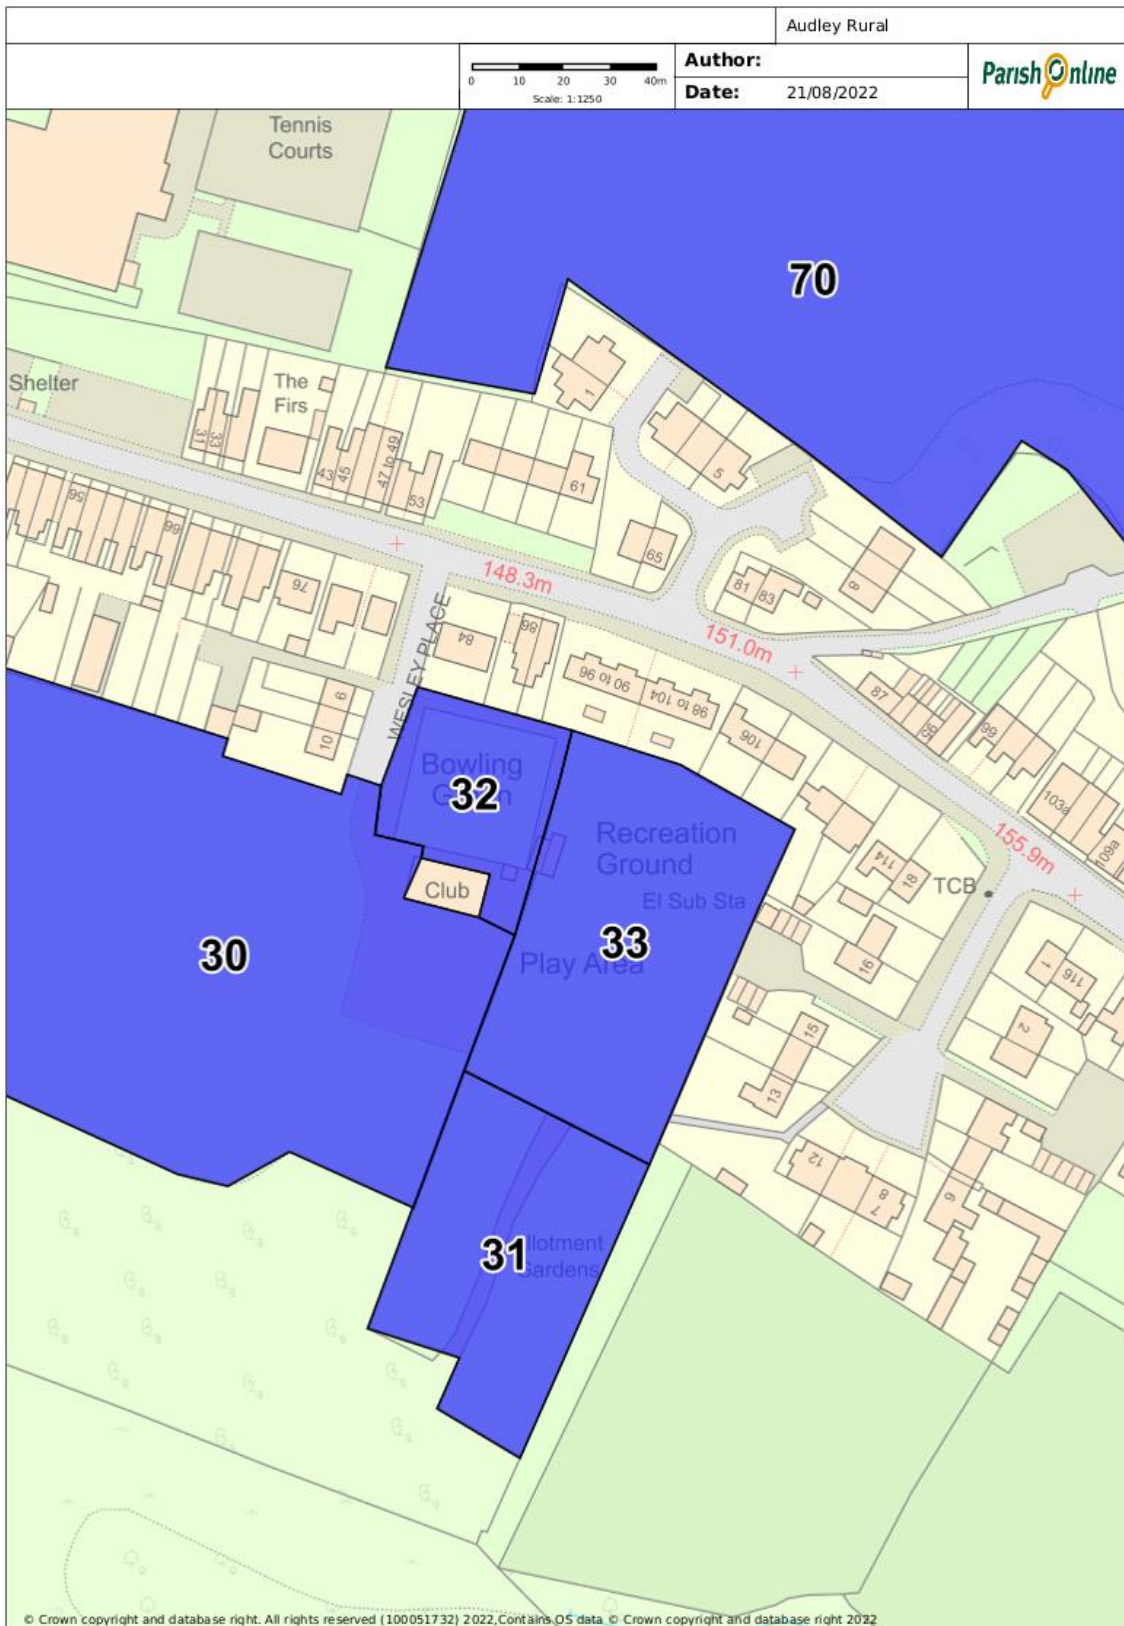

Site 33 – Halmer End Playing Fields inc play equipment/area

Site Details		
Site name	Grid ref	Description and purpose
Halmer End Play Area and Play Space	Harrison Close, Halmer End	Play area and playing fields for residents to use.
Checklist		
Statutory designations (e.g. SSSI)	Site allocations (give details)	Planning permissions (give details)
None	Identified as "Required to meet local standards" within the current Local Plan	Not applicable at time this was created.
NPPF Criteria		
Close to the community it serves	Demonstrably special to local community (beauty, historic significance, recreational value, tranquillity, wildlife, or other)	Local in character and not extensive tract
Yes next to housing estate	Site holds play and recreational value for local residents, providing local resident's access to play/watch bowls	Yes

Location Plan:

Images: