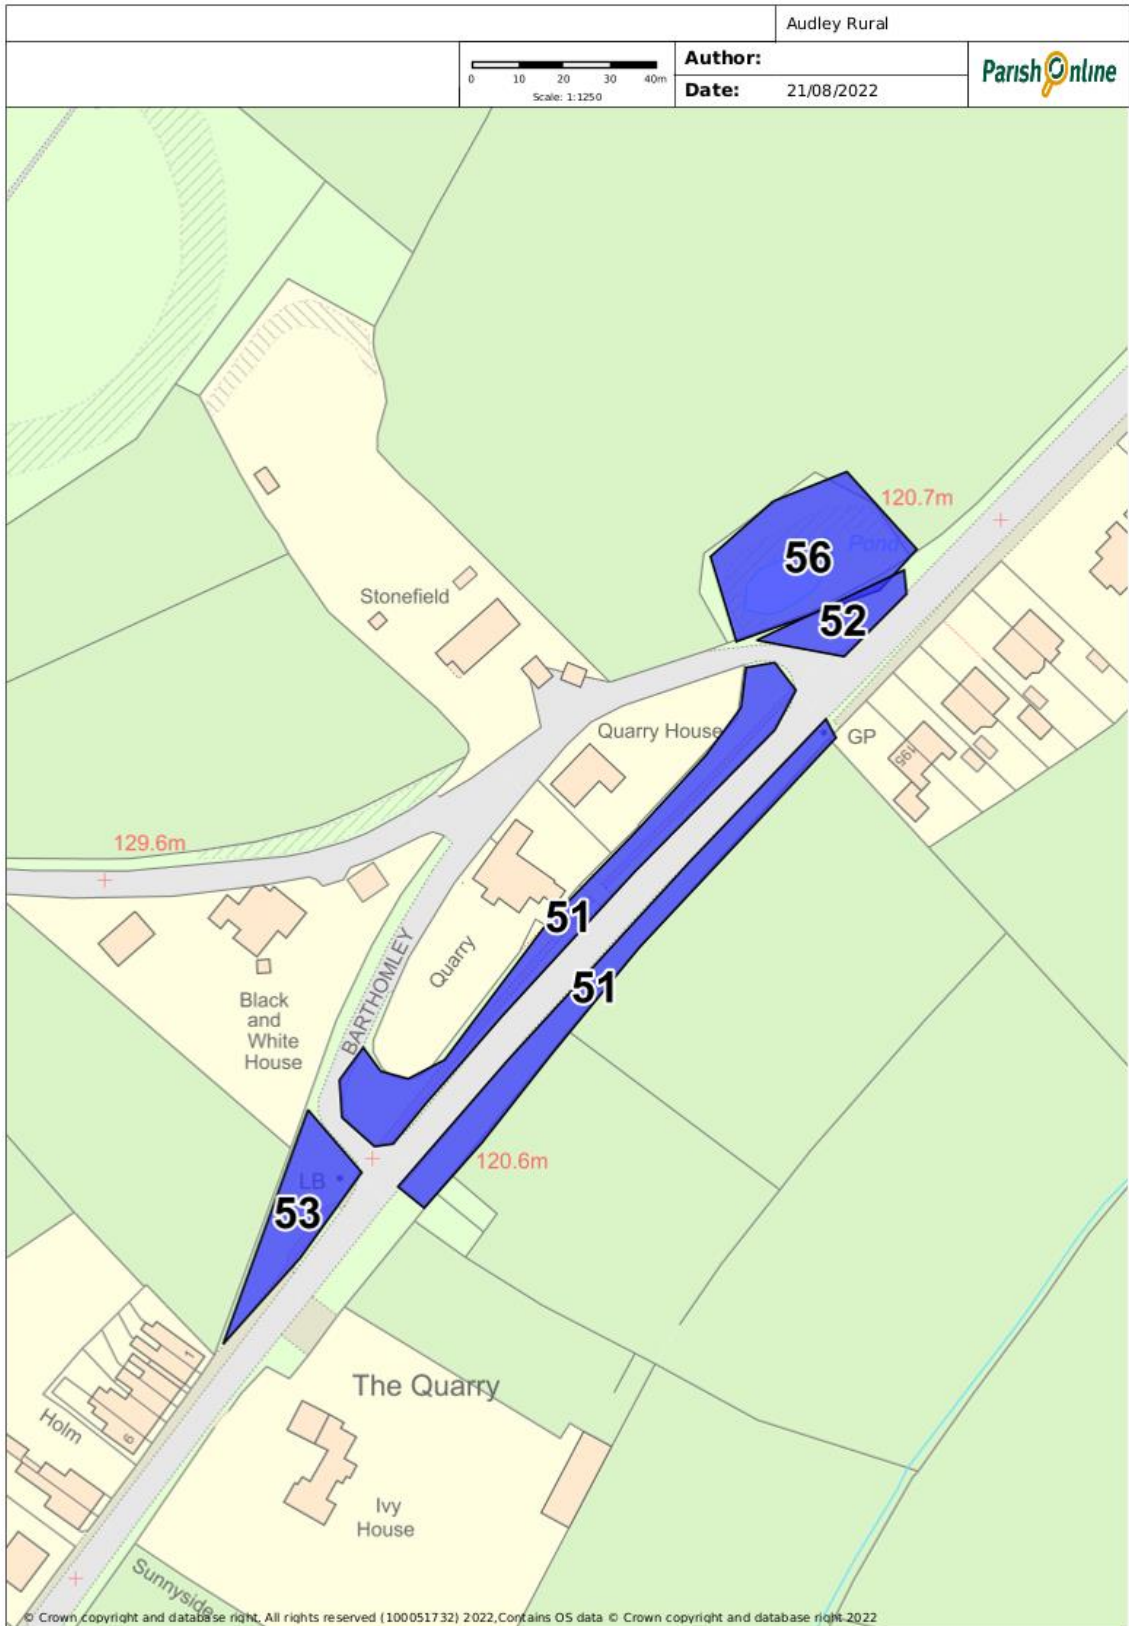

Site 51 – Nantwich Road Gateway to Audley Parish

Site Details		
Site name	Grid ref	Description and purpose
Site 51 Nantwich Road Parish Gateway	Approach along Nantwich Road, by junctions with Barthomley Road Audley	Highway/Grass Verge to parish via Nantwich Road. Avenue of Cherry Trees, acts as attractive entrance.
Checklist		
Statutory designations (e.g. SSSI)	Site allocations (give details)	Planning permissions (give details)
None	None identified	Not applicable at time this was created.
NPPF Criteria		
Close to the community it serves	Demonstrably special to local community (beauty, historic significance, recreational value, tranquillity, wildlife, or other)	Local in character and not extensive tract
Yes, entrance to Parish	Beauty, Britain in Bloom site with trees blossoming in spring and damsons and crab apples in autumn, spring bulbs	Yes

Location Plan:

Images: