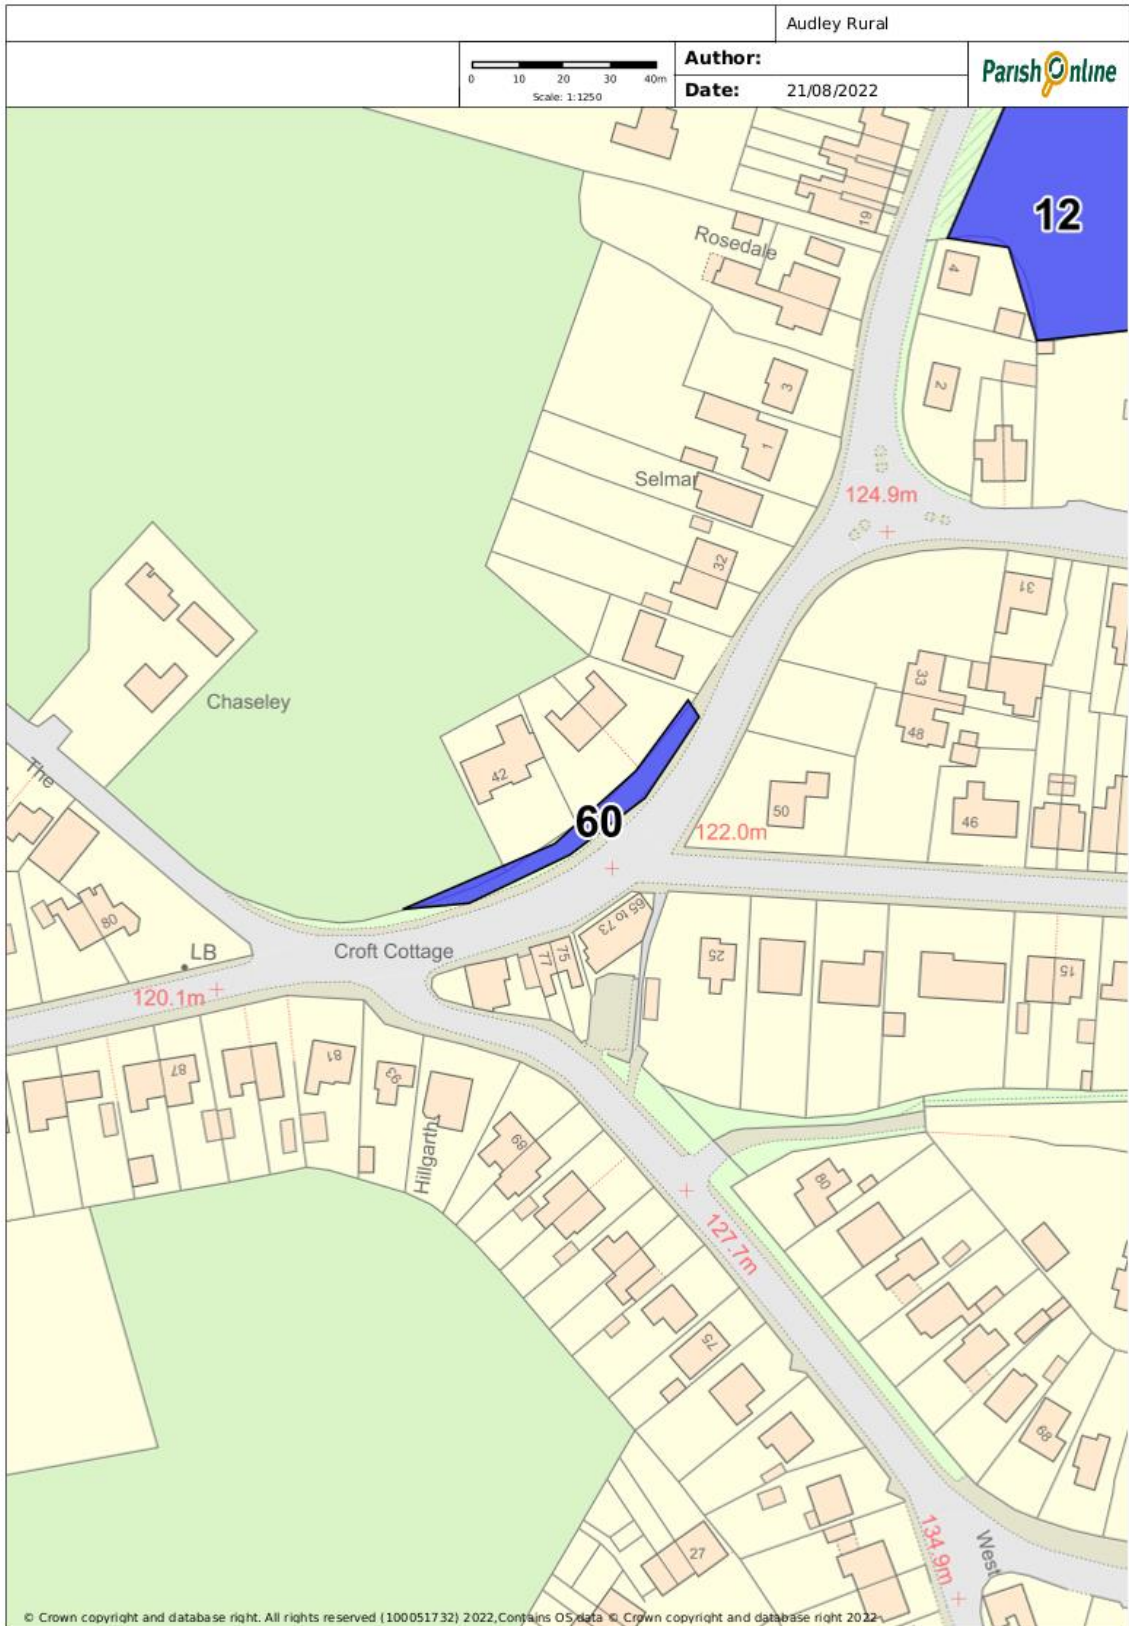

Site 60 – Nantwich Road Greenspace

Site Details		
Site name	Grid ref	Description and purpose
Nantwich Road Greenspace	Off Nantwich Road opp Chester Road junction Audley	<p>Outside the old Police houses within the village, planted area including trees, plants, flowers and benches.</p> <p>Area was planted as part of Britain in Bloom, maintained by local residents</p>
Checklist		
Statutory designations (e.g. SSSI)	Site allocations (give details)	Planning permissions (give details)
None	None identified	Not applicable at time this was created.
NPPF Criteria		
Close to the community it serves	Demonstrably special to local community (beauty, historic significance, recreational value, tranquillity, wildlife, or other)	Local in character and not extensive tract
Yes – middle of village	Wildlife Tranquillity Beauty Britain in Bloom memorial site	Yes

Location Plan:

Images: