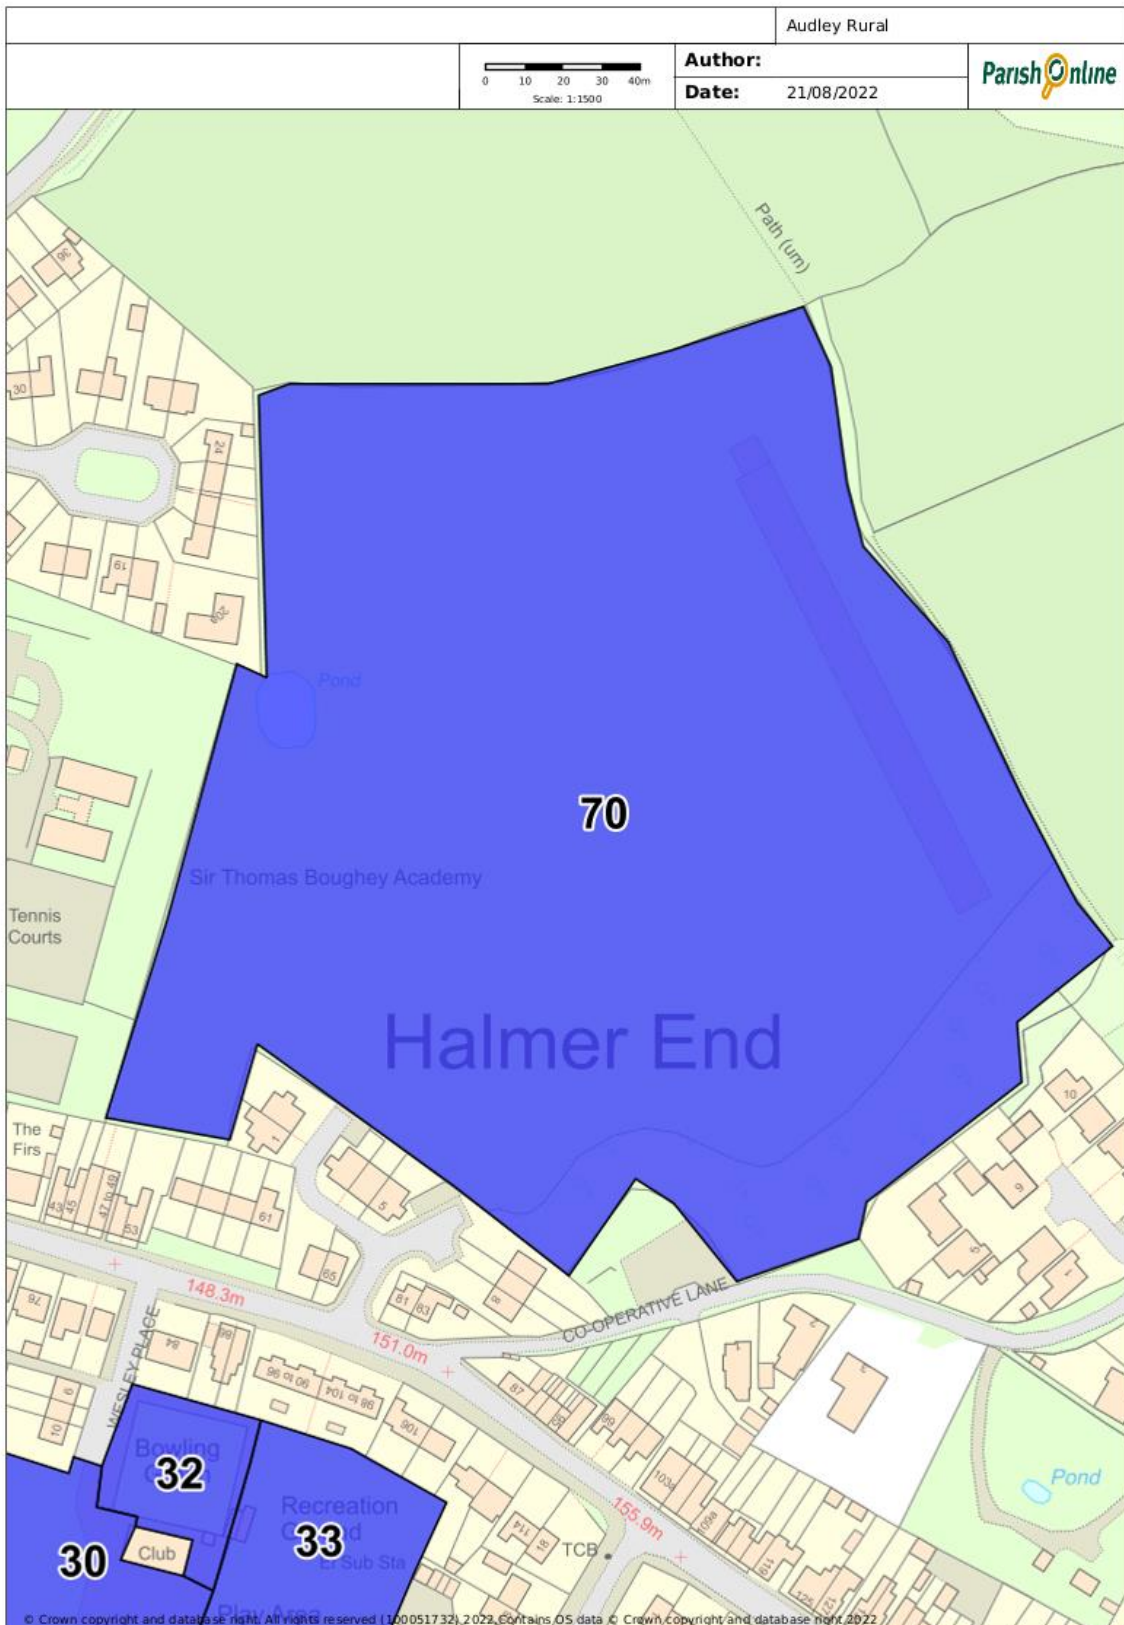

Site 70 – Sir Thomas Boughey School Playing Fields

Site Details		
Site name	Grid ref	Description and purpose
Sir Thomas Boughey School Playing Fields	High Street, Halmer End	School playing fields
Checklist		
Statutory designations (e.g. SSSI)	Site allocations (give details)	Planning permissions (give details)
None	None identified	Not applicable at time this was created.
NPPF Criteria		
Close to the community it serves	Demonstrably special to local community (beauty, historic significance, recreational value, tranquillity, wildlife, or other)	Local in character and not extensive tract
Yes	Yes – School playing fields	Yes

Location Plan:

Images: