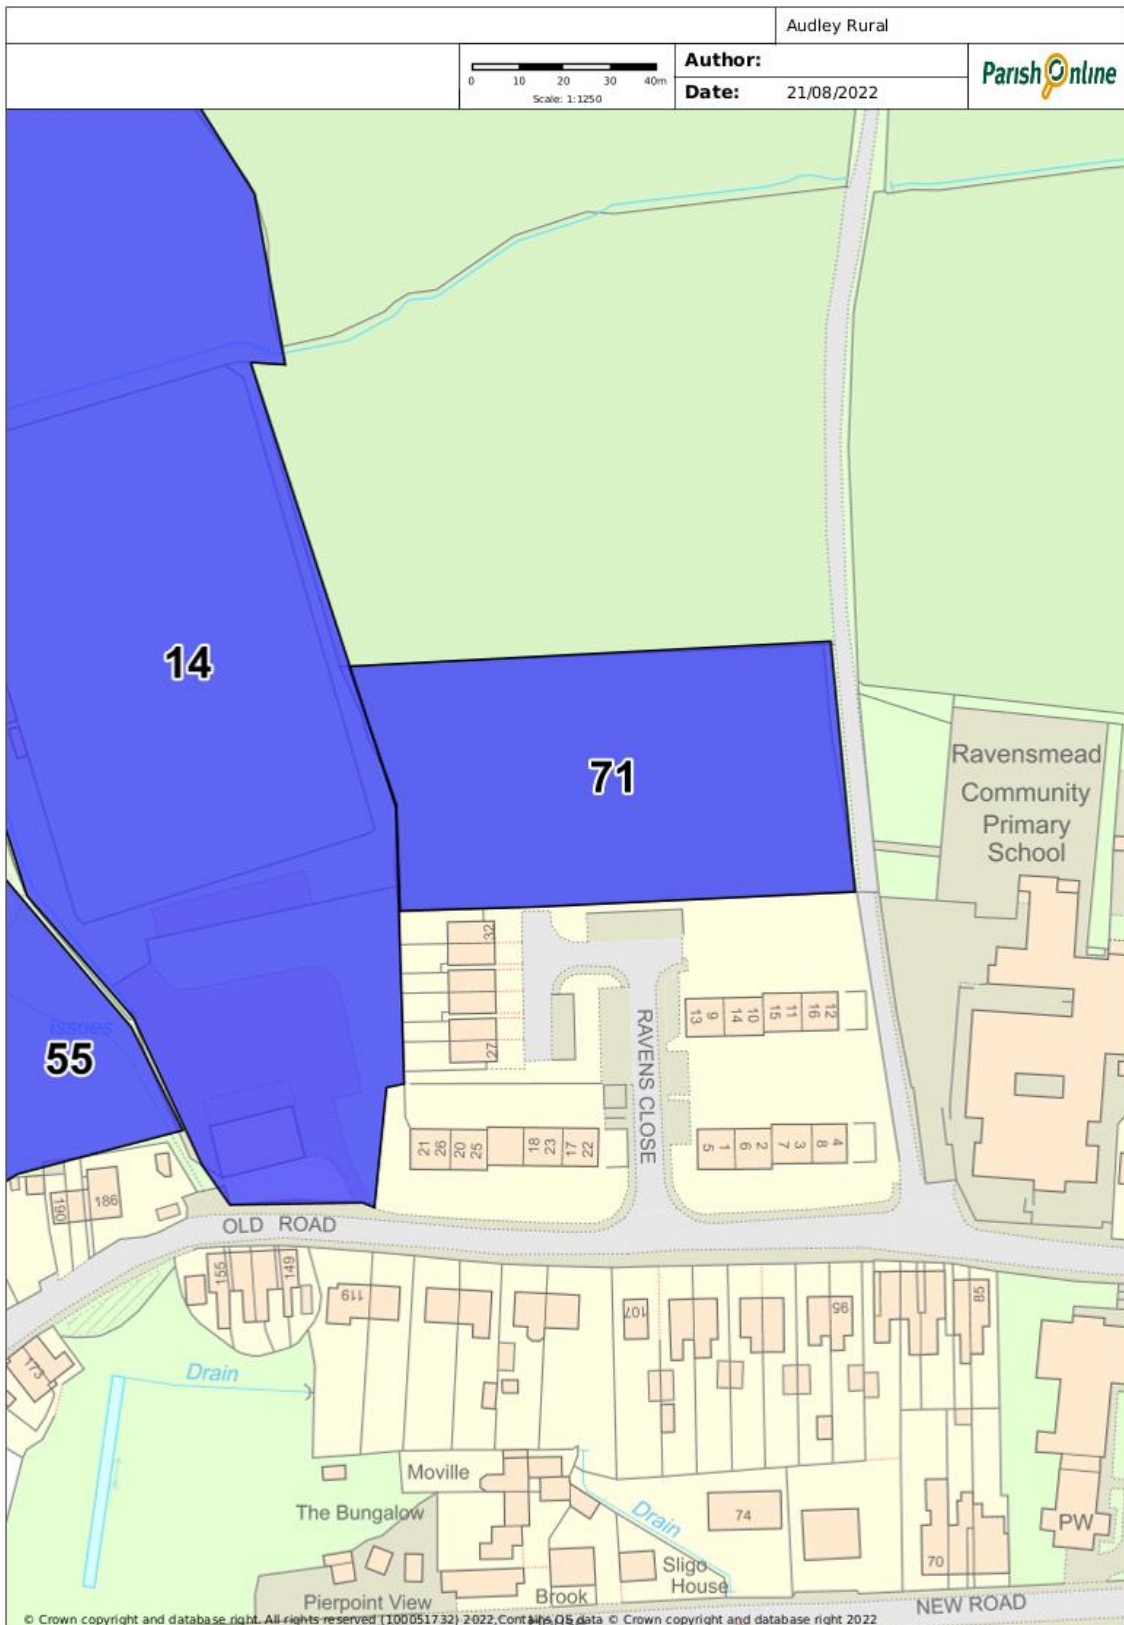

Site 71 – Ravensmead Primary School Playing Fields

Site Details		
Site name	Grid ref	Description and purpose
Ravensmead Primary School Playing Fields	Off Old Road Bignall End	School playing fields
Checklist		
Statutory designations (e.g. SSSI)	Site allocations (give details)	Planning permissions (give details)
None	None identified	Not applicable at time this was created.
NPPF Criteria		
Close to the community it serves	Demonstrably special to local community (beauty, historic significance, recreational value, tranquillity, wildlife, or other)	Local in character and not extensive tract
Yes	Yes – School playing fields	Yes

Location Plan:

Images: