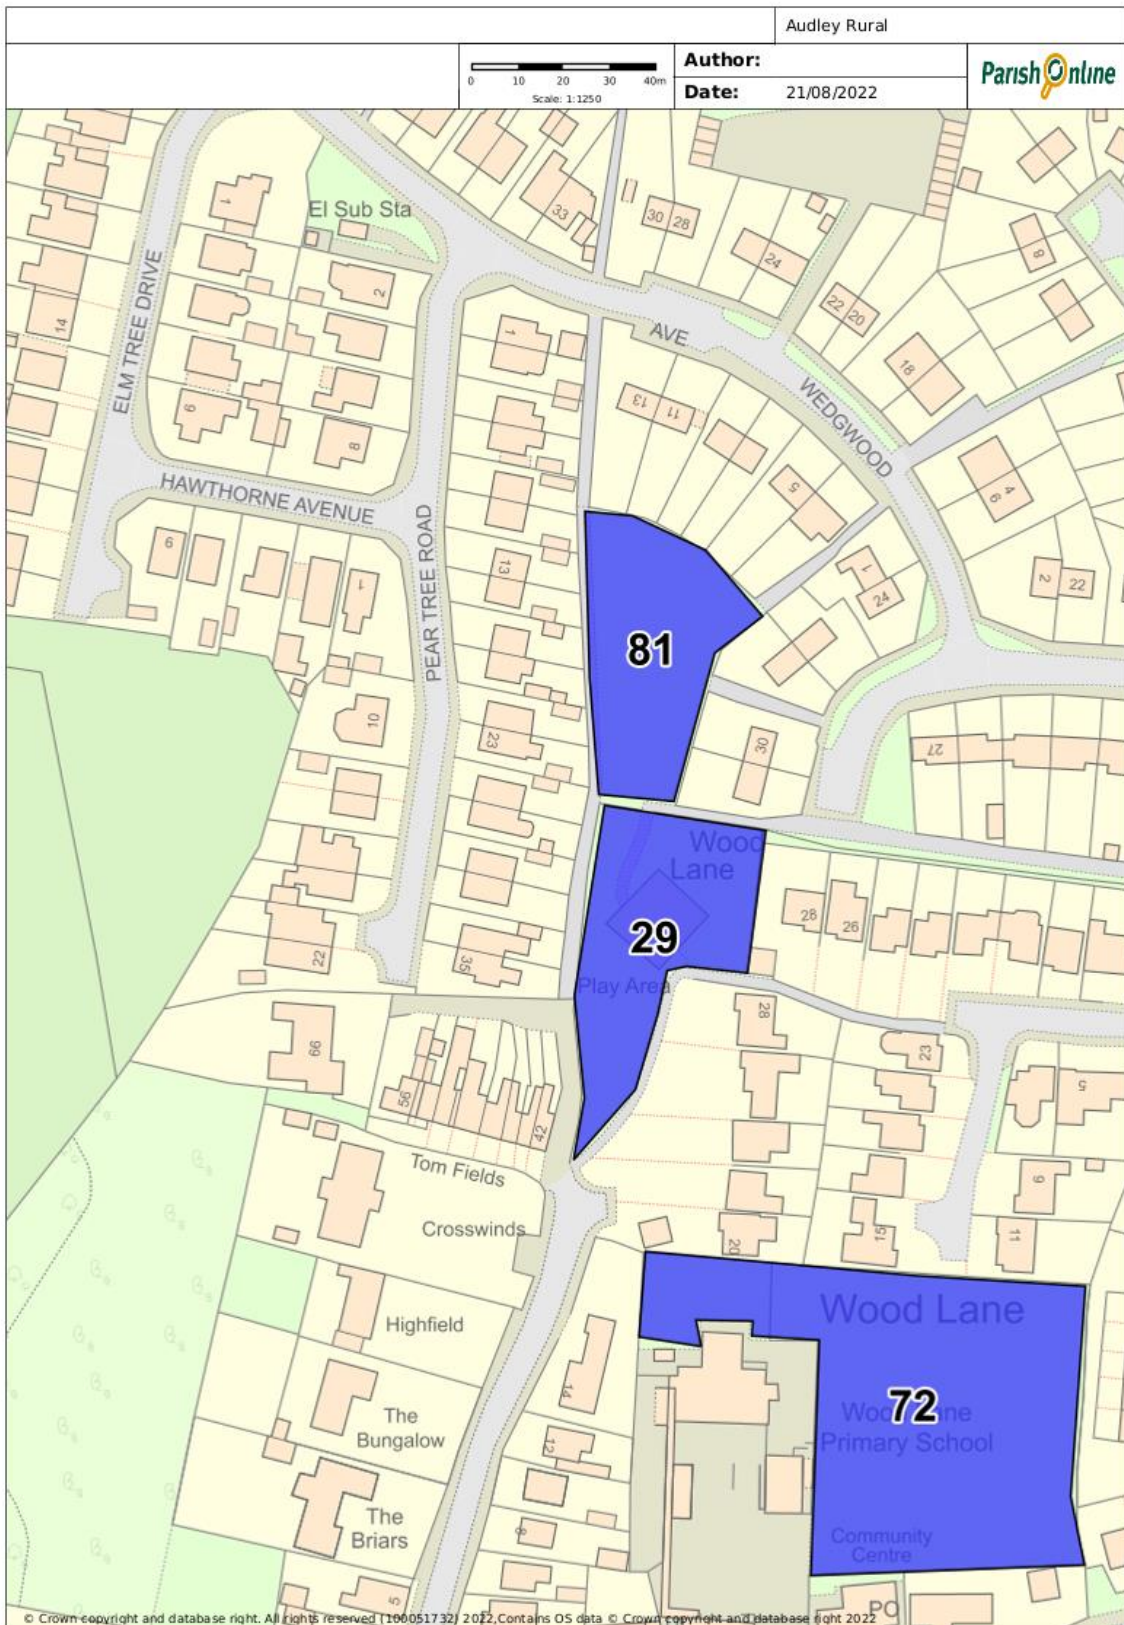

Site 81 – Wood Street Playing field

Site Details		
Site name	Grid ref	Description and purpose
Wood Street Green Space	Off Wood Street, Wood Lane	Informal football area by Wood Lane play area
Checklist		
Statutory designations (e.g. SSSI)	Site allocations (give details)	Planning permissions (give details)
None	None given	Not applicable at time this was created.
NPPF Criteria		
Close to the community it serves	Demonstrably special to local community (beauty, historic significance, recreational value, tranquillity, wildlife, or other)	Local in character and not extensive tract
Yes	Recreational value	Yes

Location Plan:

Images: