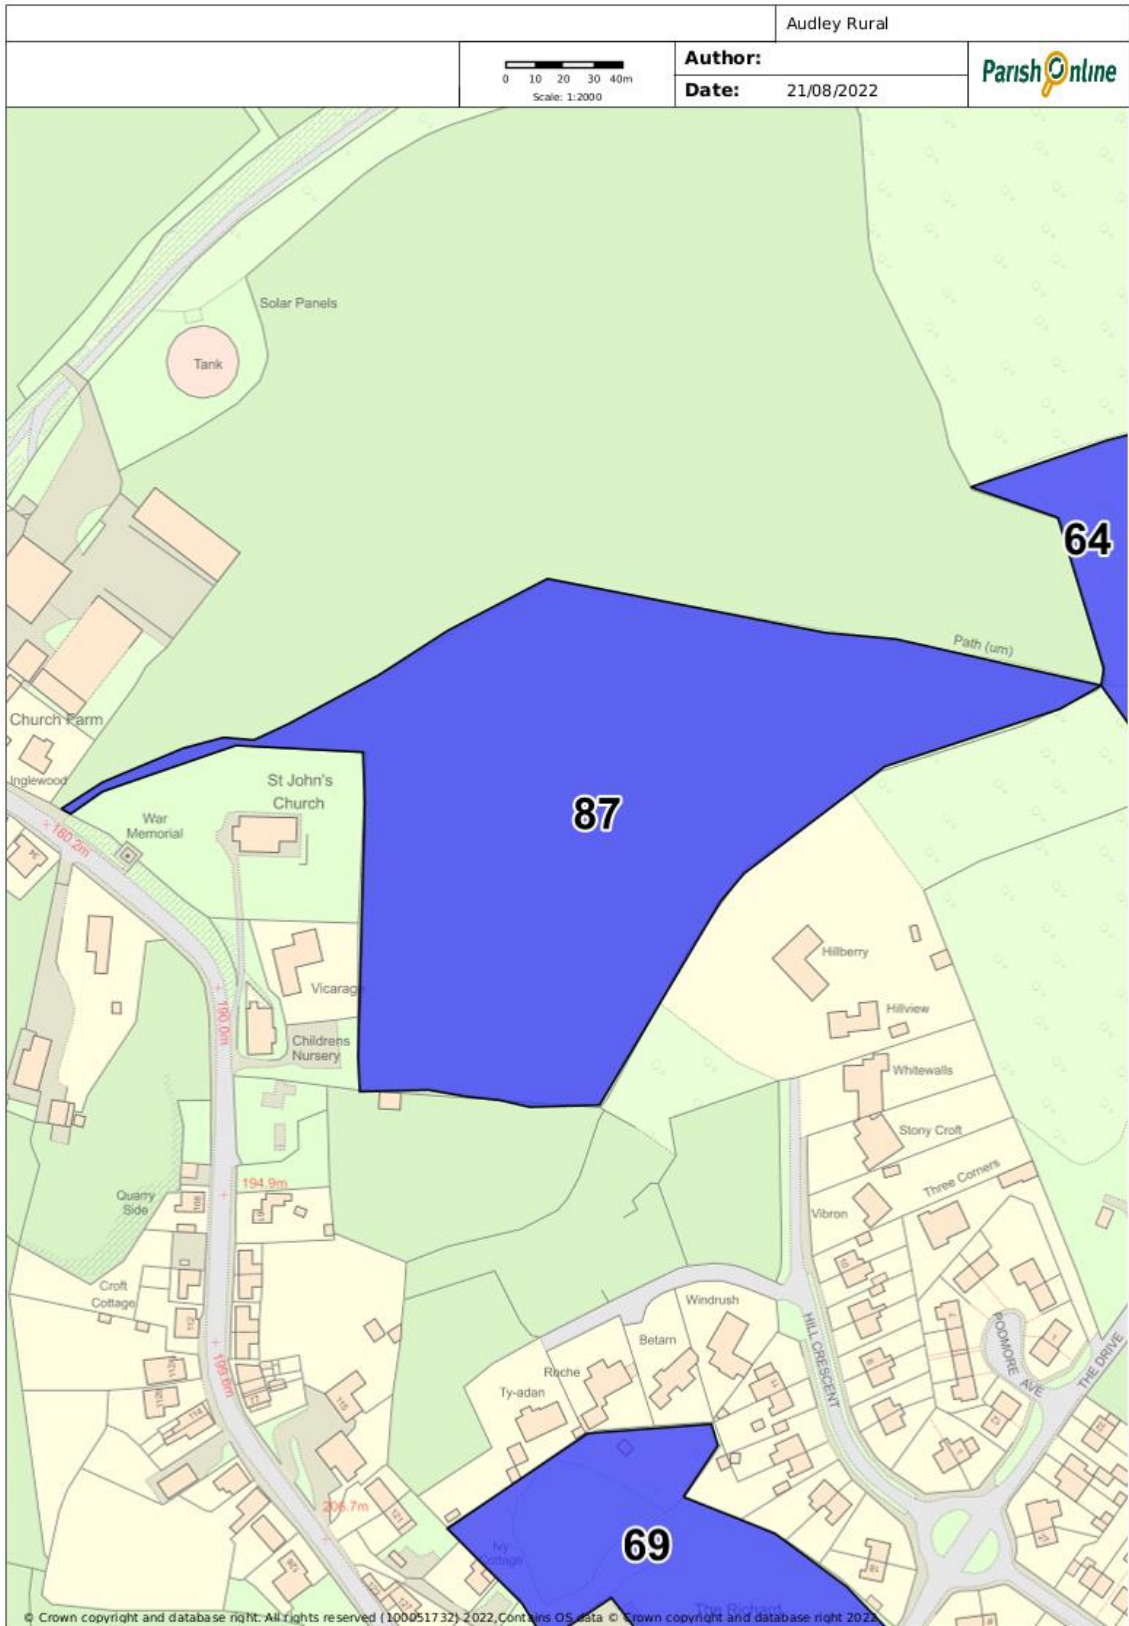

Site 87 – Church Farm fields, Alsagers Bank

Site Details		
Site name	Grid ref	Description and purpose
Church fields (up from Church Farm)	??	Church fields – informal sledging area
Checklist		
Statutory designations (e.g. SSSI)	Site allocations (give details)	Planning permissions (give details)
None		Not applicable at time this was created.
NPPF Criteria		
Close to the community it serves	Demonstrably special to local community (beauty, historic significance, recreational value, tranquillity, wildlife, or other)	Local in character and not extensive tract
Yes	Informal play and sledging area access off public footpath Long views over the parish	Yes

Location Plan:

Images: