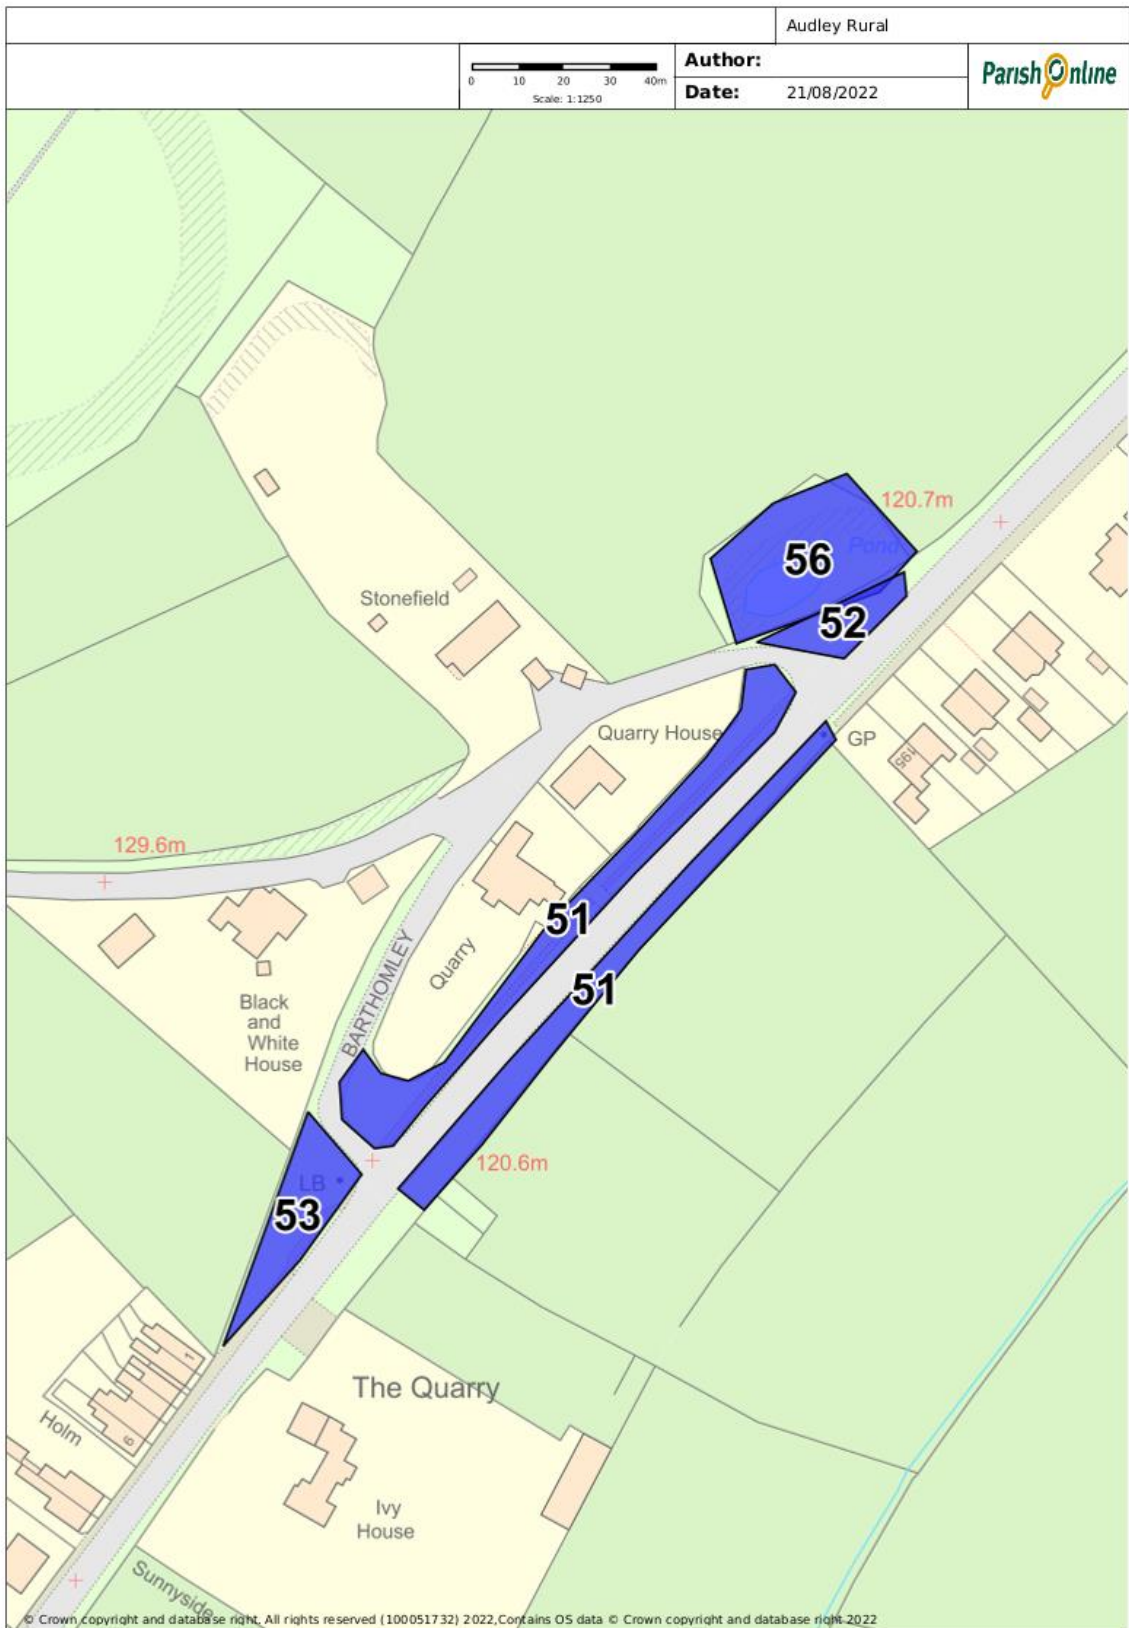

Site 53– Barthomley Road/Nantwich Road Junction

Site Details		
Site name	Grid ref	Description and purpose
Grass area by Barthomley Road/Nantwich Road	Nantwich Road junction with Barthomley Road Audley	Grass area by Barthomley Road/Nantwich Road post box – Trees and seating
Checklist		
Statutory designations (e.g. SSSI)	Site allocations (give details)	Planning permissions (give details)
None	None given	Not applicable at time this was created.
NPPF Criteria		
Close to the community it serves	Demonstrably special to local community (beauty, historic significance, recreational value, tranquillity, wildlife, or other)	Local in character and not extensive tract
Yes	Green Space Recreational Area, bench, planting spring bulbs and grass and cherry trees – Britain in Bloom site	Yes

Location Plan:

Images: