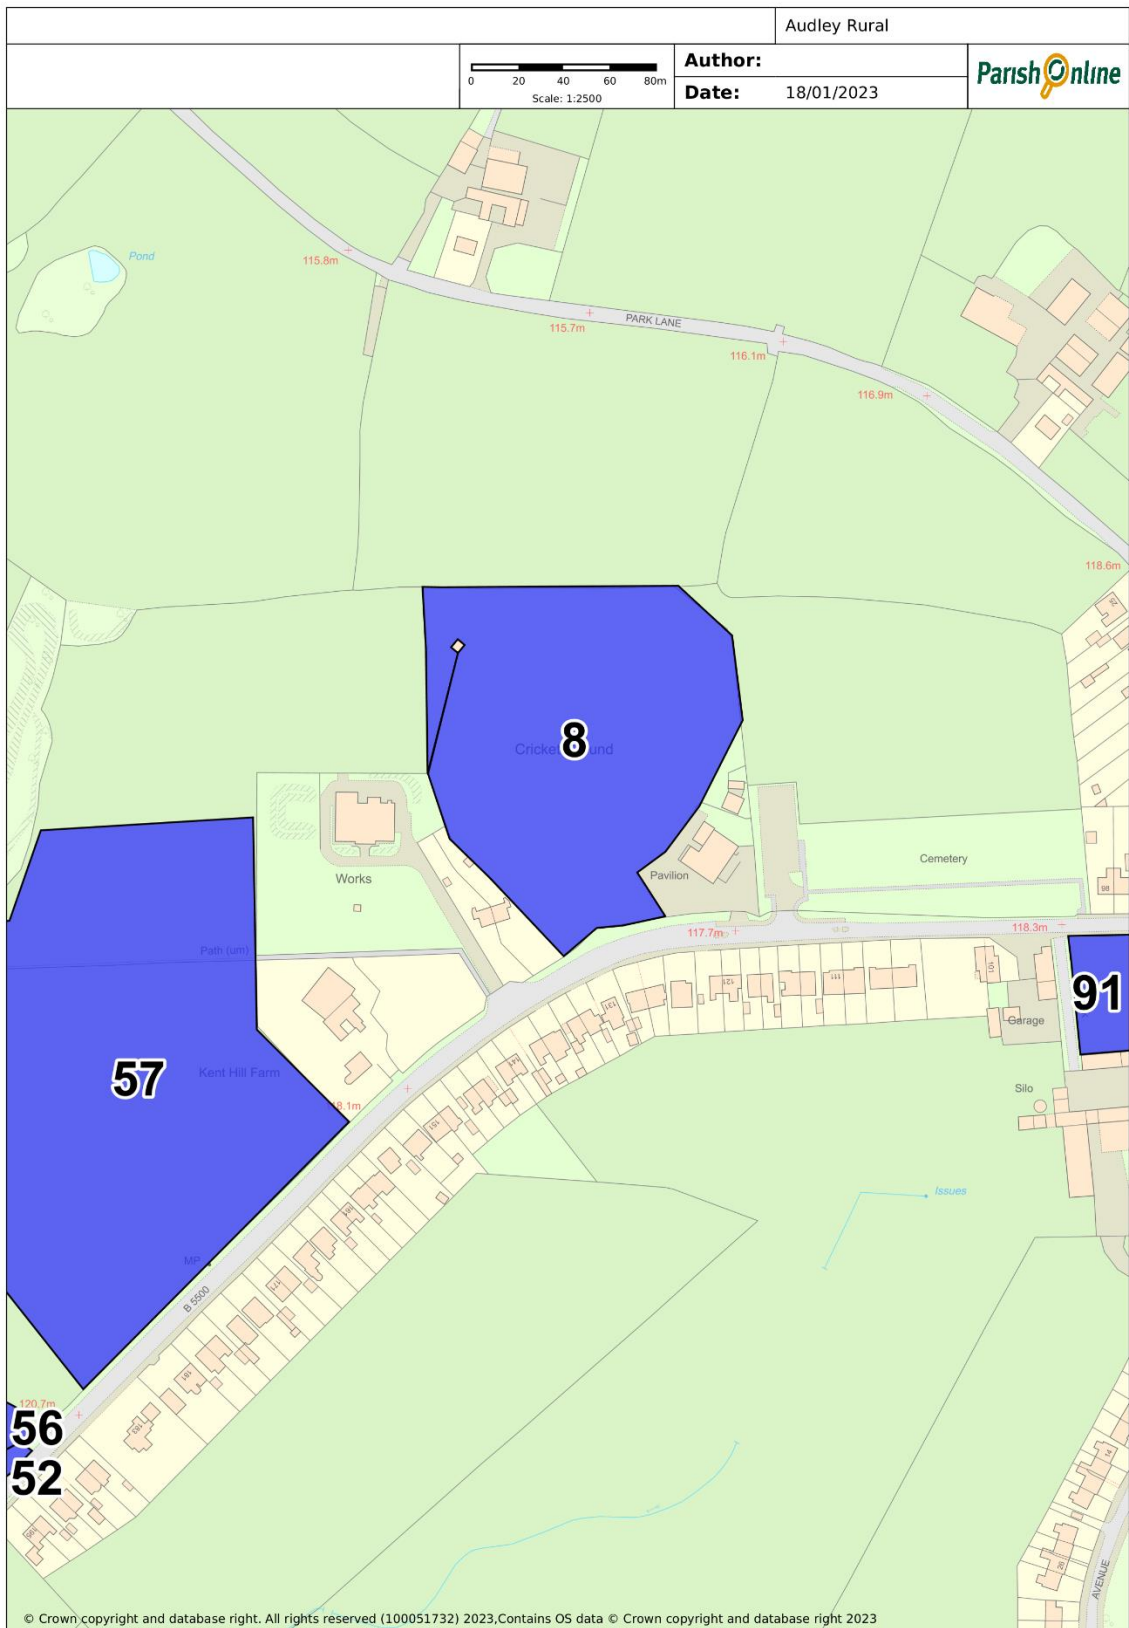

Site 8 – Audley Cricket Club Playing Fields (updated 17.01.23)

Site Details		
Site name	Grid ref	Description and purpose
Playing Space – Audley Cricket Club	Nantwich Road, Audley	Audley Cricket Club – Teams are made up of local residents competing in the local leagues. Club used for recreational and social purposes.
Checklist		
Statutory designations (e.g. SSSI)	Site allocations (give details)	Planning permissions (give details)
None	Identified as "Not required to meet local standards" within the current Local Plan	Not applicable at time this was created.
NPPF Criteria		
Close to the community it serves	Demonstrably special to local community (beauty, historic significance, recreational value, tranquillity, wildlife, or other)	Local in character and not extensive tract
Yes located next to residential properties and serves the community for different purposes.	Site holds play and recreational value for local residents, providing local resident's access to play/watch cricket. Site is used for local communit/personal events periodically.	Yes

Location Plan:

Images: